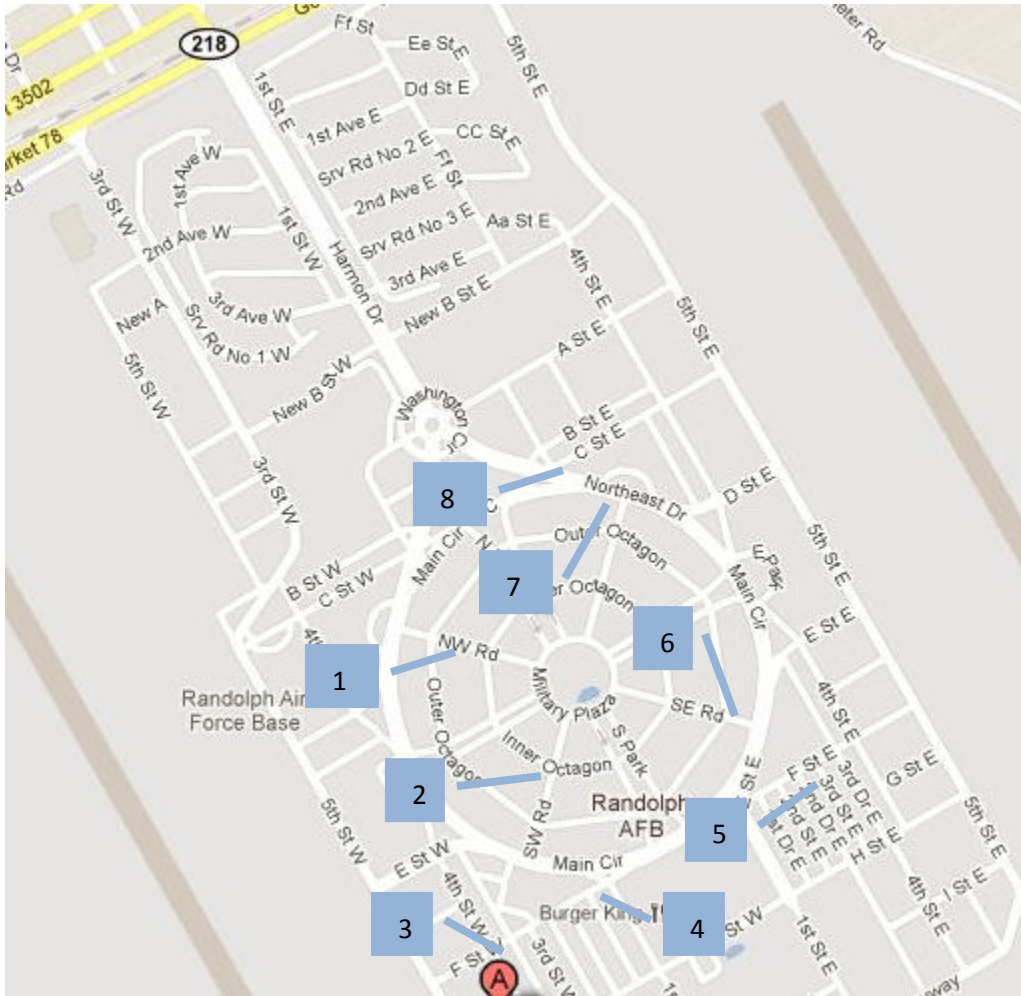

2011-2012 High School Bus Stops

A single bus runs the route from 7:25 am – 7:35 am.

Bus 2

Based on a Google Map.