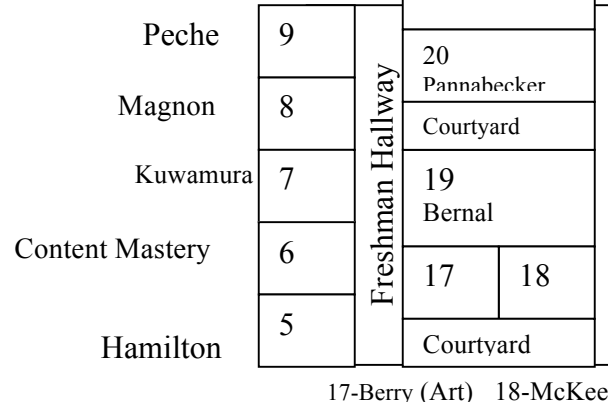

Randolph High School Randolph Middle School

39-L. Wheeler 38-Rathbun
37-R. Scott 36 -Perrin

Gonzalez

17-Berry (Art) 18-McKee

Not to Scale
June 2011